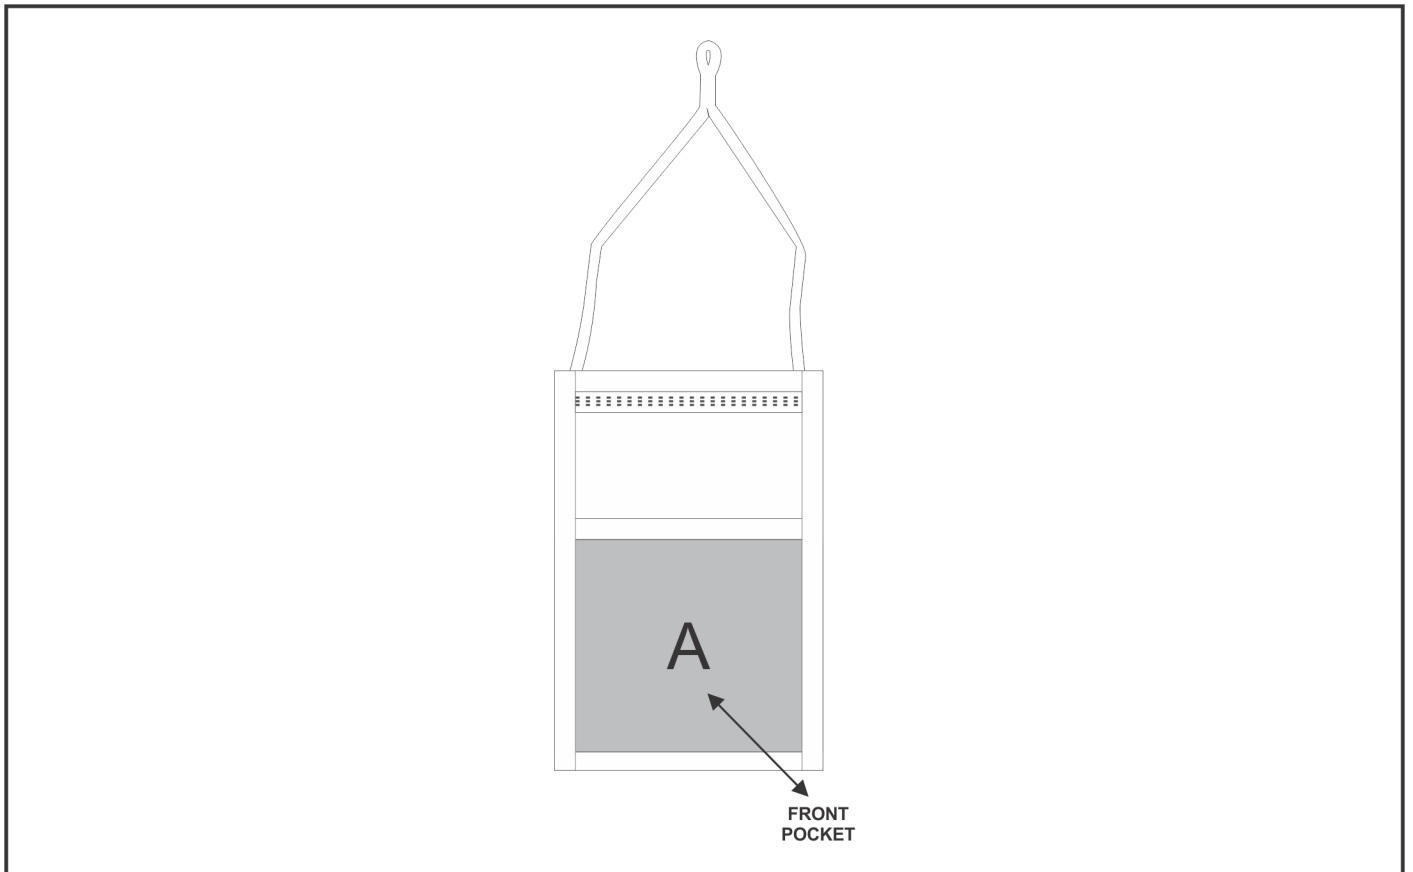

SC-HP-7-G

Hoppla Nurses Stationery Pouch

Need to know:

- Includes 1-Position Sublimation (setup fees apply)
- **Please Note: We cannot guarantee 100% logo Alignment on all Brandable Panels.**

Branding Options:

Position A

1. Custom Sublimation A (CPSUB-A)
Full Colour
Size: 132mm wide x 120mm high